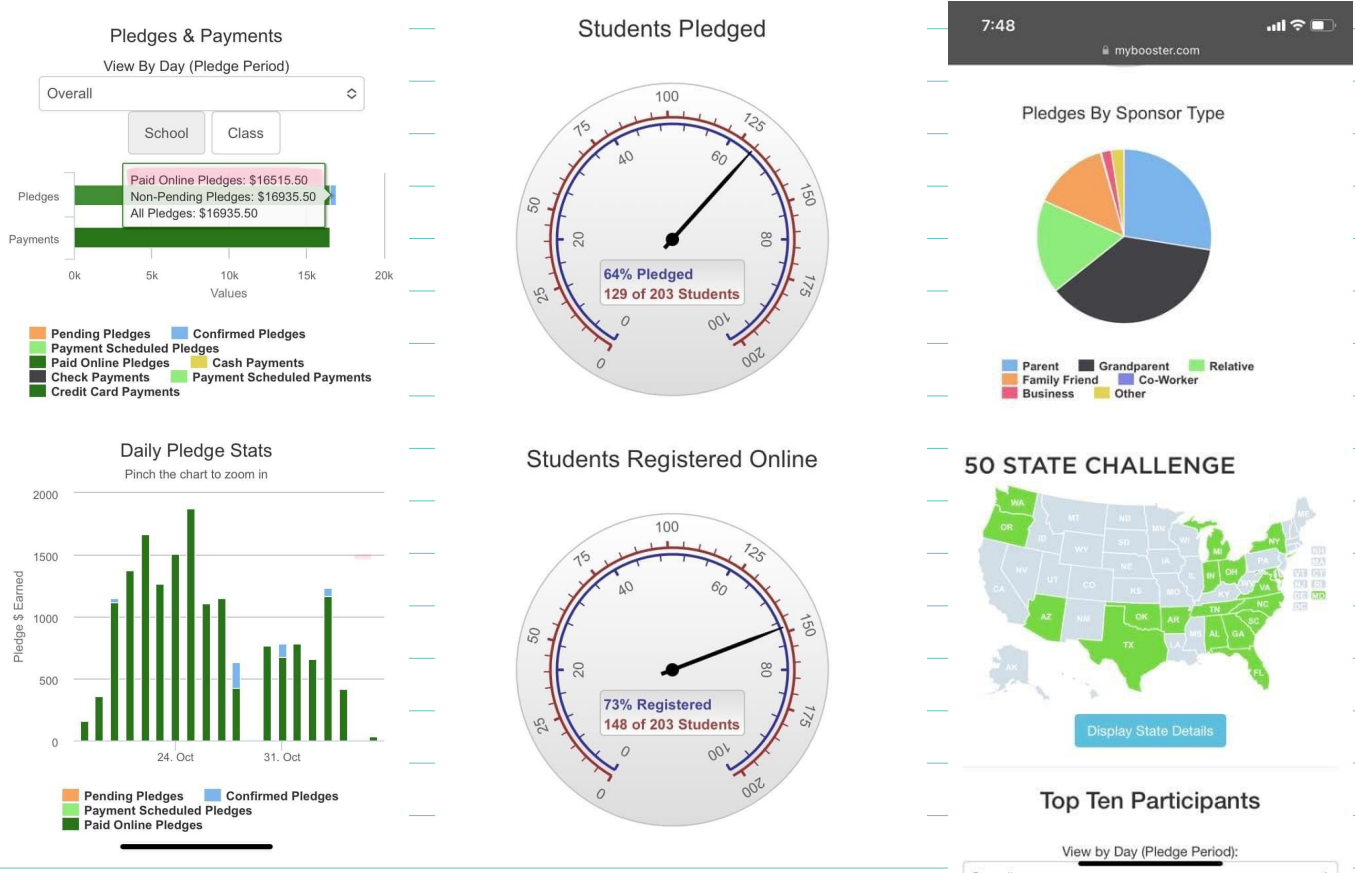

Pajama Party Reading Night will take place in the school library

5:00—7:00 pm.

Christmas Spirit Week * December 19—23

Be on the look out for more information

Monday—Tree Topper Day Tuesday—Build a Snowman Day
Wednesday—Grinch & Whoville Day Thursday—Ugly Sweater Day
Friday—Christmas PJ Day

We Met Our Goal!

Some final Fun Run stats:

Total pledges paid \$16,515.50

129 students pledged and 148 students registered on the mybooster platform

Sponsor type: 27.5% parents, 36.8% grandparents, 17.4% relatives, 23.9% family friend, 2.4% other, 1.8% business

Donations from 18 different states.

[Sign in with SAML](#)
[Sign in with ADFS](#)

Log In

Download the app

Download on the
App Store

GET IT ON
Google Play

For Parents:

Click here to register for a new account.